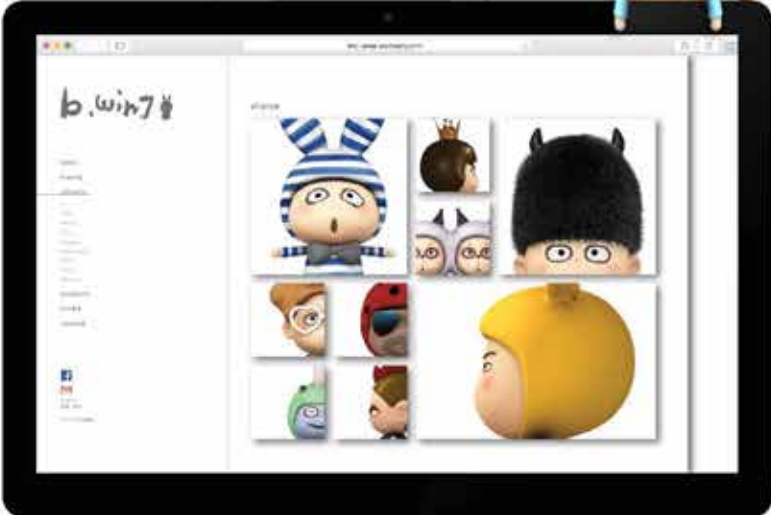

Debuting the New Members of B.wing's Family

Website design and programming to promote a local artist in Hong Kong.

Client

b.wing

Scope

- Website UI (User Interface) design
- Programming

Design for Designs

Local Hong Kong-based artist and illustrator b.wing introduced a few more of his family members through a newly built website by Chill Creative. In order to feature the new personalities in the best possible way, we used a simplistic design approach to ensure that the characters were the heroes of the website.