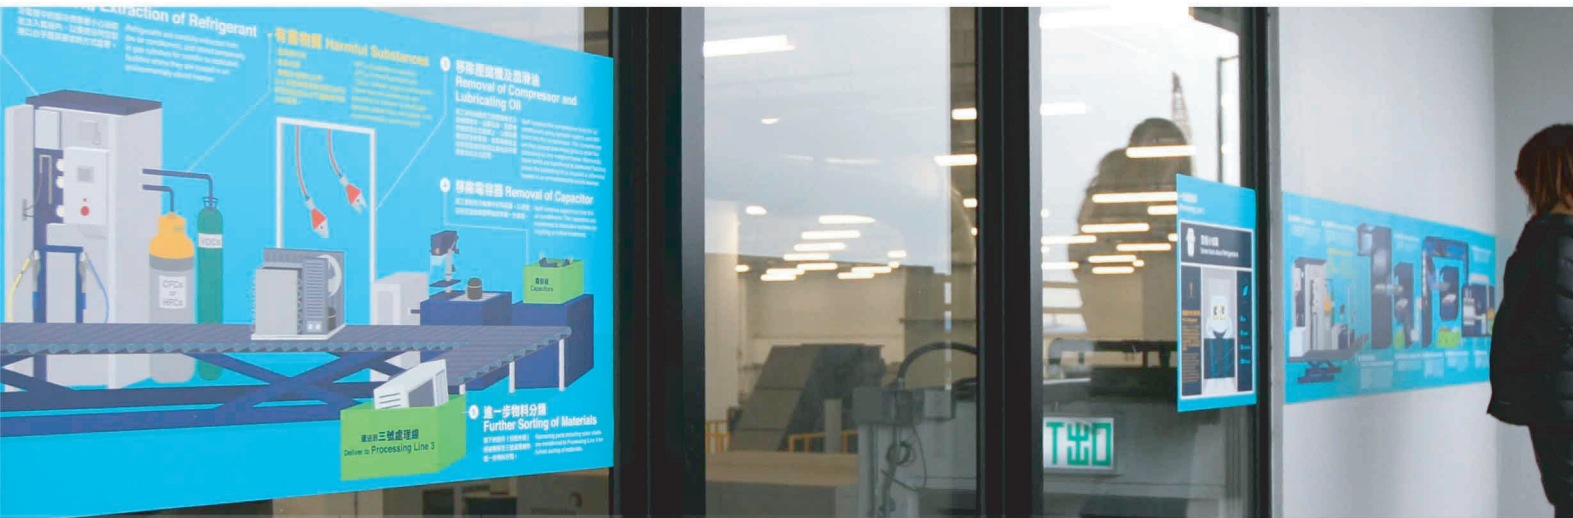

Branding the First E-Waste Treatment Facility in Asia

WEEE·PARK

A government-led project, WEEE·PARK is the only site in Hong Kong that collects and processes e-Waste such as used computers and electronics. Our challenge was to develop an experience-based exhibit along with marketing materials that communicate WEEE·PARK's key messages in distinctive ways, while also complying with government themes.

Education Centre

We created a linear experience exhibit in a long, narrow space in three sections, illustrating how appliances are responsibly processed. The first introduced the Park and its core concepts; the second presented various products that were being processed onsite; the third section displayed real-time data such as the number of devices that had been processed and how much raw material was salvaged.