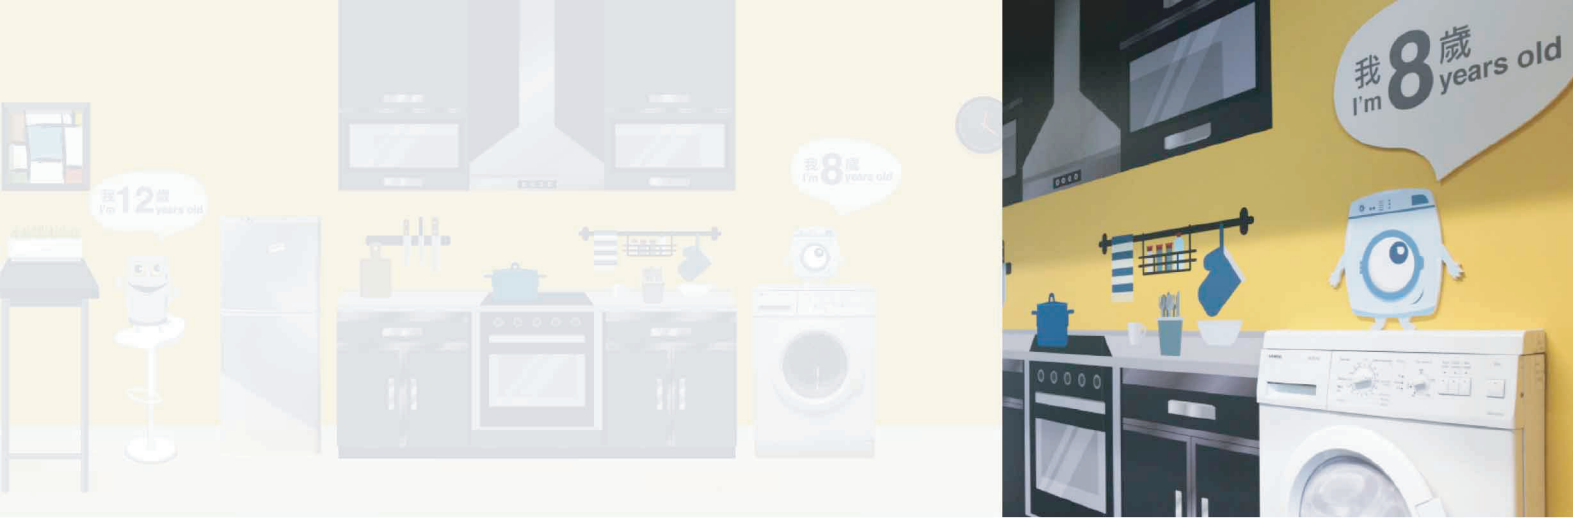

Branding the First E-Waste Treatment Facility in Asia

WEEE·PARK

A government-led project, WEEE·PARK is the only site in Hong Kong that collects and processes e-Waste such as used computers and electronics. Our challenge was to develop an experience-based exhibit along with marketing materials that communicate WEEE·PARK's key messages in distinctive ways, while also complying with government themes.

Education Centre

We created a linear experience exhibit in a long, narrow space in three sections, illustrating how appliances are responsibly processed. The first introduced the Park and its core concepts; the second presented various products that were being processed onsite; the third section displayed real-time data such as the number of devices that had been processed and how much raw material was salvaged.